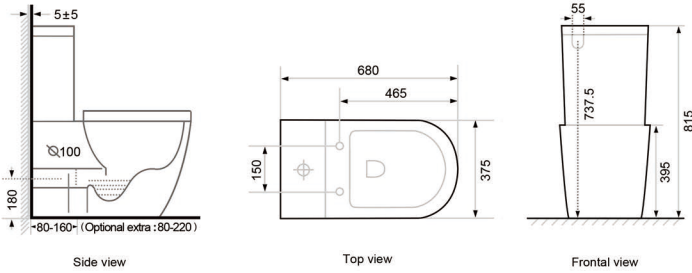

Two piece toilet
(Rimless)

Size: 640×360×885mm

P-tarp: 180mm Roughing-in

Tornado

Quiet:87.7dB (test result comes from laboratory)
Design:Latest and unique pan design&Heightened pan
Flush:Tornado flushing

Model: A3988B

Two piece toilet
(Tornado)
Size:665×365×860mm
P-trap:180mmRoughing-in

Model: A3970B

Two piece toilet
(Tornado)
Size:680×370×815mm
P-trap:180mmRoughing-in

Model: A3988

Two piece toilet
(Tornado)
Size:665×360×845mm
P-trap:180mmRoughing-in

Model: A3992

Two piece toilet
(Tornado)
Size:665×360×845mm
P-trap:180mmRoughing-in

More products

We have more watermark approved products. Beautiful appearance makes them popular with our clients.

Model: A3970
 Two piece toilet
 (washdown)
 Size: 680×375×815mm
 P-tarp: 180mm Roughing-in

Model: M2370B
 Back to wall toilet
 (washdown)
 Size: 550×365×400mm
 P-tarp: 180mm Roughing-in

Rimless

Model: M3314B
 Back to wall toilet
 (Rimless)
 Size: 515×365×420mm
 P-tarp: 180mm Roughing-in

Concealed cistern
 Size: 1140×590mm
 3 options of panel: