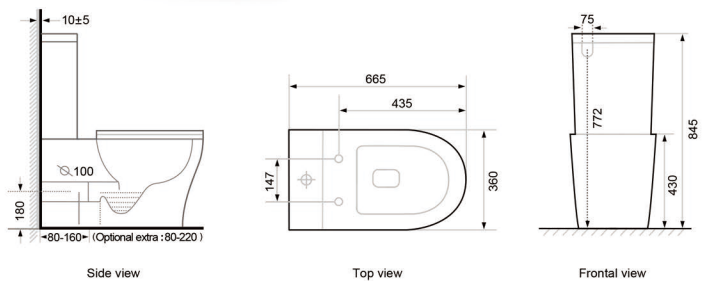

Two piece toilet
(Rimless)

Size: 640×360×885mm

P-tarp: 180mm Roughing-in

Tornado

Quiet:87.7dB (test result comes from laboratory)
Design:Latest and unique pan design&Heightened pan
Flush:Tornado flushing

Model: A3988B

Two piece toilet
(Tornado)
Size:665×365×860mm
P-trap:180mmRoughing-in

Model: A3970B

Two piece toilet
(Tornado)
Size:680×370×815mm
P-trap:180mmRoughing-in

Model: A3988

Two piece toilet
(Tornado)
Size:665×360×845mm
P-trap:180mmRoughing-in

Model: A3992

Two piece toilet
(Tornado)
Size:665×360×845mm
P-trap:180mmRoughing-in

More products

We have more watermark approved products. Beautiful appearance makes them popular with our clients.

Model: A3970
 Two piece toilet
 (washdown)
 Size: 680×375×815mm
 P-tarp: 180mm Roughing-in

Model: M2370B
 Back to wall toilet
 (washdown)
 Size: 550×365×400mm
 P-tarp: 180mm Roughing-in

Rimless

Model: M3314B
 Back to wall toilet
 (Rimless)
 Size: 515×365×420mm
 P-tarp: 180mm Roughing-in

Concealed cistern
 Size: 1140×590mm
 3 options of panel: