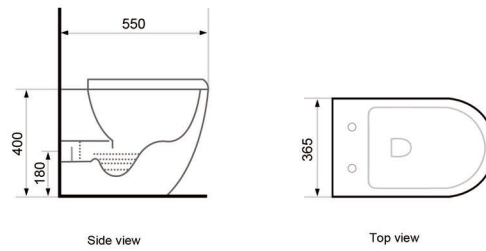

Two piece toilet
(Rimless)

Size: 640×360×885mm

P-tarp: 180mm Roughing-in

Tornado

Quiet:87.7dB (test result comes from laboratory)
Design:Latest and unique pan design&Heightened pan
Flush:Tornado flushing

Model: A3988B

Two piece toilet
(Tornado)
Size:665×365×860mm
P-trap:180mmRoughing-in

Model: A3970B

Two piece toilet
(Tornado)
Size:680×370×815mm
P-trap:180mmRoughing-in

Model: A3988

Two piece toilet
(Tornado)
Size:665×360×845mm
P-trap:180mmRoughing-in

Model: A3992

Two piece toilet
(Tornado)
Size:665×360×845mm
P-trap:180mmRoughing-in

More products

We have more watermark approved products. Beautiful appearance makes them popular with our clients.

Model: A3970
 Two piece toilet
 (washdown)
 Size: 680×375×815mm
 P-tarp: 180mm Roughing-in

Model: M2370B
 Back to wall toilet
 (washdown)
 Size: 550×365×400mm
 P-tarp: 180mm Roughing-in

Rimless

Model: M3314B
 Back to wall toilet
 (Rimless)
 Size: 515×365×420mm
 P-tarp: 180mm Roughing-in

Concealed cistern
 Size: 1140×590mm
 3 options of panel: