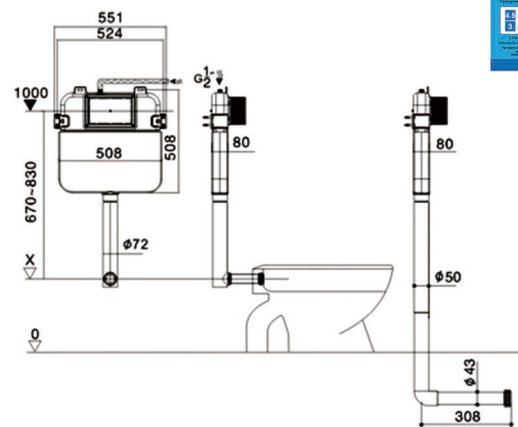

Two piece toilet
(Rimless)

Size: 640×360×885mm

P-tarp: 180mm Roughing-in

Tornado

Quiet:87.7dB (test result comes from laboratory)
Design:Latest and unique pan design&Heightened pan
Flush:Tornado flushing

Model: A3988B

Two piece toilet
(Tornado)
Size:665×365×860mm
P-trap:180mmRoughing-in

Model: A3970B

Two piece toilet
(Tornado)
Size:680×370×815mm
P-trap:180mmRoughing-in

Model: A3988

Two piece toilet
(Tornado)
Size:665×360×845mm
P-trap:180mmRoughing-in

Model: A3992

Two piece toilet
(Tornado)
Size:665×360×845mm
P-trap:180mmRoughing-in

More products

We have more watermark approved products. Beautiful appearance makes them popular with our clients.

Model: A3970
 Two piece toilet
 (washdown)
 Size: 680×375×815mm
 P-tarp: 180mm Roughing-in

Model: M2370B
 Back to wall toilet
 (washdown)
 Size: 550×365×400mm
 P-tarp: 180mm Roughing-in

Rimless

Model: M3314B
 Back to wall toilet
 (Rimless)
 Size: 515×365×420mm
 P-tarp: 180mm Roughing-in

Concealed cistern
 Size: 1140×590mm
 3 options of panel: