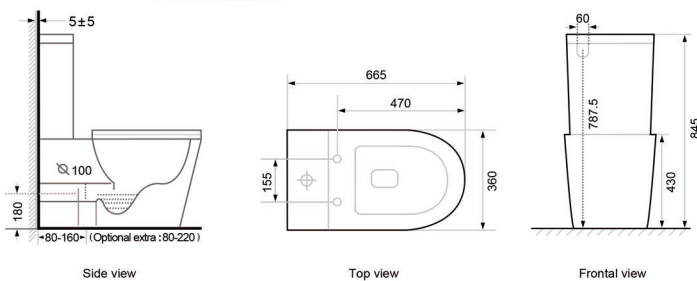

Two piece toilet
(Rimless)

Size: 640×360×885mm

P-tarp: 180mm Roughing-in

Tornado

Quiet:87.7dB (test result comes from laboratory)
Design:Latest and unique pan design&Heightened pan
Flush:Tornado flushing

Model: A3988B

Two piece toilet
(Tornado)
Size:665×365×860mm
P-trap:180mmRoughing-in

Model: A3970B

Two piece toilet
(Tornado)
Size:680×370×815mm
P-trap:180mmRoughing-in

Model: A3988

Two piece toilet
(Tornado)
Size:665×360×845mm
P-trap:180mmRoughing-in

Model: A3992

Two piece toilet
(Tornado)
Size:665×360×845mm
P-trap:180mmRoughing-in

More products

We have more watermark approved products. Beautiful appearance makes them popular with our clients.

Model: A3970
 Two piece toilet
 (washdown)
 Size: 680×375×815mm
 P-tarp: 180mm Roughing-in

Model: M2370B
 Back to wall toilet
 (washdown)
 Size: 550×365×400mm
 P-tarp: 180mm Roughing-in

Rimless

Model: M3314B
 Back to wall toilet
 (Rimless)
 Size: 515×365×420mm
 P-tarp: 180mm Roughing-in

Concealed cistern
 Size: 1140×590mm
 3 options of panel: