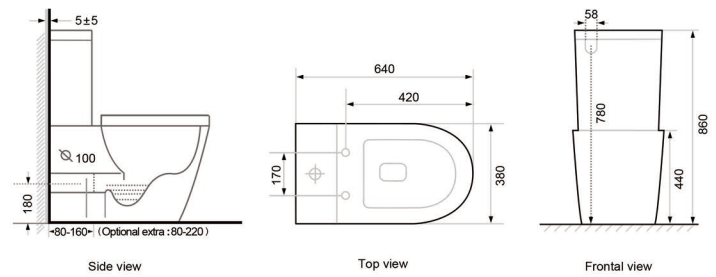

Rimless

Flush: Create powerful flow, better flushing performance but less water
Advantages: Easy for clean

Model: A3314C

Two piece toilet
(Rimless)

Size: 615×360×820mm

P-tarp: 180mm Roughing-in

Model: A3314

Two piece toilet
(Rimless)

Size: 640×380×860mm

P-tarp: 180mm Roughing-in

Model: A3988C

Two piece toilet
(Rimless)

Size: 690×360×830mm

P-tarp: 180mm Roughing-in

Model: A3970C

Two piece toilet
(Rimless)

Size: 640×360×885mm

P-tarp: 180mm Roughing-in

Tornado

Quiet:87.7dB (test result comes from laboratory)
Design:Latest and unique pan design&Heightened pan
Flush:Tornado flushing

Model: A3988B

Model: A3992

Two piece toilet
(Tornado)
Size:665×360×845mm
P-trap:180mmRoughing-in

More products

We have more watermark approved products. Beautiful appearance makes them popular with our clients.

Model: A3970
 Two piece toilet
 (washdown)
 Size: 680×375×815mm
 P-tarp: 180mm Roughing-in