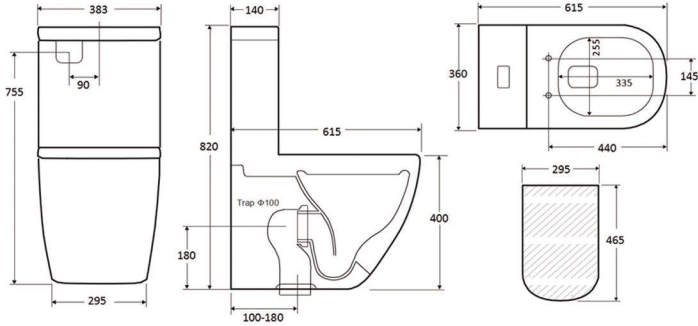

Rimless

Flush: Create powerful flow, better flushing performance but less water
Advantages: Easy for clean

Model: A3314C

Two piece toilet
(Rimless)

Size: 615×360×820mm

P-tarp: 180mm Roughing-in

Model: A3314

Two piece toilet
(Rimless)

Size: 640×380×860mm

P-tarp: 180mm Roughing-in

Model: A3988C

Two piece toilet
(Rimless)

Size: 690×360×830mm

P-tarp: 180mm Roughing-in

Model: A3970C

Two piece toilet
(Rimless)

Size: 640×360×885mm

P-tarp: 180mm Roughing-in

Tornado

Quiet:87.7dB (test result comes from laboratory)
Design:Latest and unique pan design&Heightened pan
Flush:Tornado flushing

Model: A3988B

Model: A3992

Two piece toilet
(Tornado)
Size:665×360×845mm
P-trap:180mmRoughing-in

More products

We have more watermark approved products. Beautiful appearance makes them popular with our clients.

Model: A3970
 Two piece toilet
 (washdown)
 Size: 680×375×815mm
 P-tarp: 180mm Roughing-in