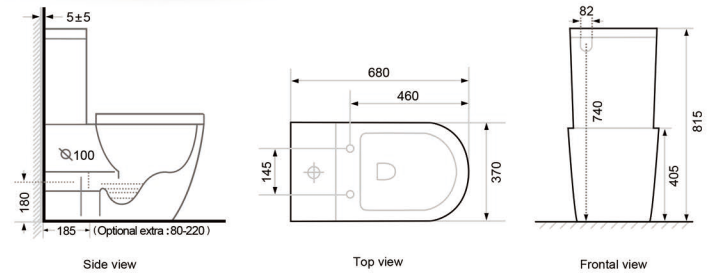

Two piece toilet
(Rimless)

Size: 640×380×860mm

P-tarp: 180mm Roughing-in

Model: A3988C

Two piece toilet
(Rimless)

Size: 690×360×830mm

P-tarp: 180mm Roughing-in

Model: A3970C

Two piece toilet
(Rimless)

Size: 640×360×885mm

P-tarp: 180mm Roughing-in

Tornado

Quiet:87.7dB (test result comes from laboratory)
Design:Latest and unique pan design&Heightened pan
Flush:Tornado flushing

Model: A3988B

Two piece toilet
(Tornado)
Size:665×365×860mm
P-trap:180mmRoughing-in

Model: A3970B

Two piece toilet
(Tornado)
Size:680×370×815mm
P-trap:180mmRoughing-in

Model: A3988

Two piece toilet
(Tornado)
Size:665×360×845mm
P-trap:180mmRoughing-in

Model: A3992

Two piece toilet
(Tornado)
Size:665×360×845mm
P-trap:180mmRoughing-in

More products

We have more watermark approved products. Beautiful appearance makes them popular with our clients.

Model: A3970
 Two piece toilet
 (washdown)
 Size: 680×375×815mm
 P-tarp: 180mm Roughing-in