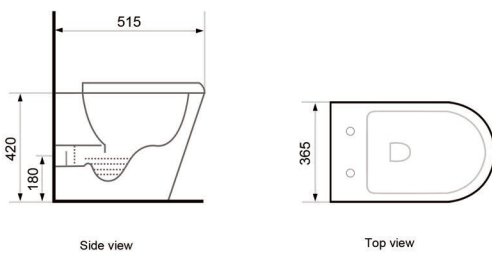

Two piece toilet
(Rimless)

Size: 640×360×885mm

P-tarp: 180mm Roughing-in

Tornado

Quiet:87.7dB (test result comes from laboratory)
Design:Latest and unique pan design&Heightened pan
Flush:Tornado flushing

Model: A3988B

Two piece toilet
(Tornado)
Size:665×365×860mm
P-trap:180mmRoughing-in

Model: A3970B

Two piece toilet
(Tornado)
Size:680×370×815mm
P-trap:180mmRoughing-in

Model: A3988

Two piece toilet
(Tornado)
Size:665×360×845mm
P-trap:180mmRoughing-in

Model: A3992

Two piece toilet
(Tornado)
Size:665×360×845mm
P-trap:180mmRoughing-in

More products

We have more watermark approved products. Beautiful appearance makes them popular with our clients.

Model: A3970
 Two piece toilet
 (washdown)
 Size: 680×375×815mm
 P-tarp: 180mm Roughing-in

Model: M2370B
 Back to wall toilet
 (washdown)
 Size: 550×365×400mm
 P-tarp: 180mm Roughing-in

Rimless

Model: M3314B
 Back to wall toilet
 (Rimless)
 Size: 515×365×420mm
 P-tarp: 180mm Roughing-in

Concealed cistern
 Size: 1140×590mm
 3 options of panel: