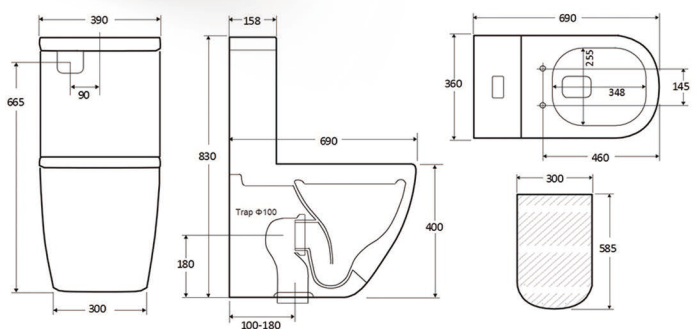

Two piece toilet
(Rimless)

Size: 640×380×860mm

P-tarp: 180mm Roughing-in

Model: A3988C

Two piece toilet
(Rimless)

Size: 690×360×830mm

P-tarp: 180mm Roughing-in

Model: A3970C

Two piece toilet
(Rimless)

Size: 640×360×885mm

P-tarp: 180mm Roughing-in

Tornado

Quiet:87.7dB (test result comes from laboratory)
Design:Latest and unique pan design&Heightened pan
Flush:Tornado flushing

Model: A3988B

Two piece toilet
(Tornado)
Size:665×365×860mm
P-trap:180mmRoughing-in

Model: A3970B

Two piece toilet
(Tornado)
Size:680×370×815mm
P-trap:180mmRoughing-in

Model: A3988

Two piece toilet
(Tornado)
Size:665×360×845mm
P-trap:180mmRoughing-in

Model: A3992

Two piece toilet
(Tornado)
Size:665×360×845mm
P-trap:180mmRoughing-in

More products

We have more watermark approved products. Beautiful appearance makes them popular with our clients.

Model: A3970
 Two piece toilet
 (washdown)
 Size: 680×375×815mm
 P-tarp: 180mm Roughing-in