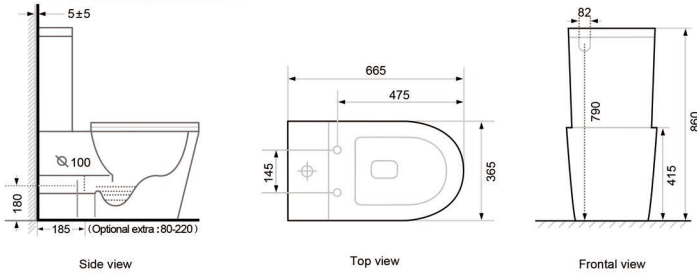

Two piece toilet
(Rimless)

Size: 640×380×860mm

P-tarp: 180mm Roughing-in

Model: A3988C

Two piece toilet
(Rimless)

Size: 690×360×830mm

P-tarp: 180mm Roughing-in

Model: A3970C

Two piece toilet
(Rimless)

Size: 640×360×885mm

P-tarp: 180mm Roughing-in

Tornado

Quiet:87.7dB (test result comes from laboratory)
Design:Latest and unique pan design&Heightened pan
Flush:Tornado flushing

Model: A3988B

Two piece toilet
(Tornado)
Size:665×365×860mm
P-trap:180mmRoughing-in

Model: A3970B

Two piece toilet
(Tornado)
Size:680×370×815mm
P-trap:180mmRoughing-in

Model: A3988

Two piece toilet
(Tornado)
Size:665×360×845mm
P-trap:180mmRoughing-in

Model: A3992

Two piece toilet
(Tornado)
Size:665×360×845mm
P-trap:180mmRoughing-in

More products

We have more watermark approved products. Beautiful appearance makes them popular with our clients.

Model: A3970
 Two piece toilet
 (washdown)
 Size: 680×375×815mm
 P-tarp: 180mm Roughing-in