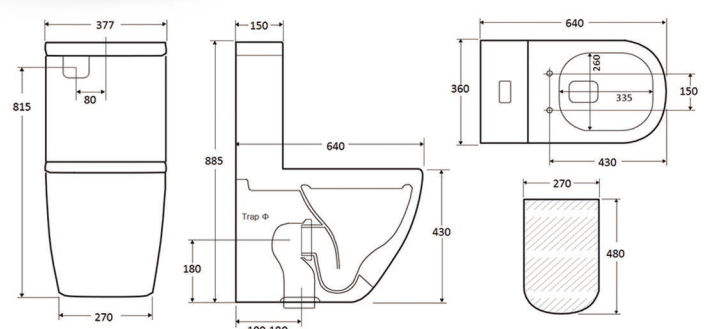

Two piece toilet
(Rimless)

Size: 640×380×860mm

P-tarp: 180mm Roughing-in

Model: A3988C

Two piece toilet
(Rimless)

Size: 690×360×830mm

P-tarp: 180mm Roughing-in

Model: A3970C

Two piece toilet
(Rimless)

Size: 640×360×885mm

P-tarp: 180mm Roughing-in

Tornado

Quiet:87.7dB (test result comes from laboratory)
Design:Latest and unique pan design&Heightened pan
Flush:Tornado flushing

Model: A3988B

Two piece toilet
(Tornado)
Size:665×365×860mm
P-trap:180mmRoughing-in

Model: A3970B

Two piece toilet
(Tornado)
Size:680×370×815mm
P-trap:180mmRoughing-in

Model: A3988

Two piece toilet
(Tornado)
Size:665×360×845mm
P-trap:180mmRoughing-in

Model: A3992

Two piece toilet
(Tornado)
Size:665×360×845mm
P-trap:180mmRoughing-in

More products

We have more watermark approved products. Beautiful appearance makes them popular with our clients.

Model: A3970
 Two piece toilet
 (washdown)
 Size: 680×375×815mm
 P-tarp: 180mm Roughing-in